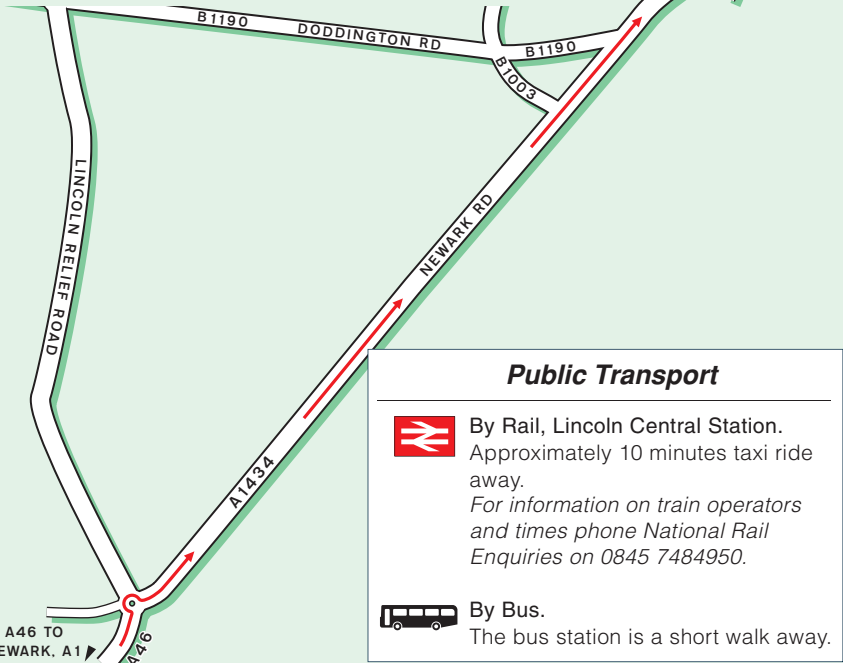

ANDREW & Co. LLP
 SOLICITORS

Public Transport

 **By Rail, Lincoln Central Station.**
 Approximately 10 minutes taxi ride away.
 For information on train operators and times phone National Rail Enquiries on 0845 7484950.

 **By Bus.**
 The bus station is a short walk away.